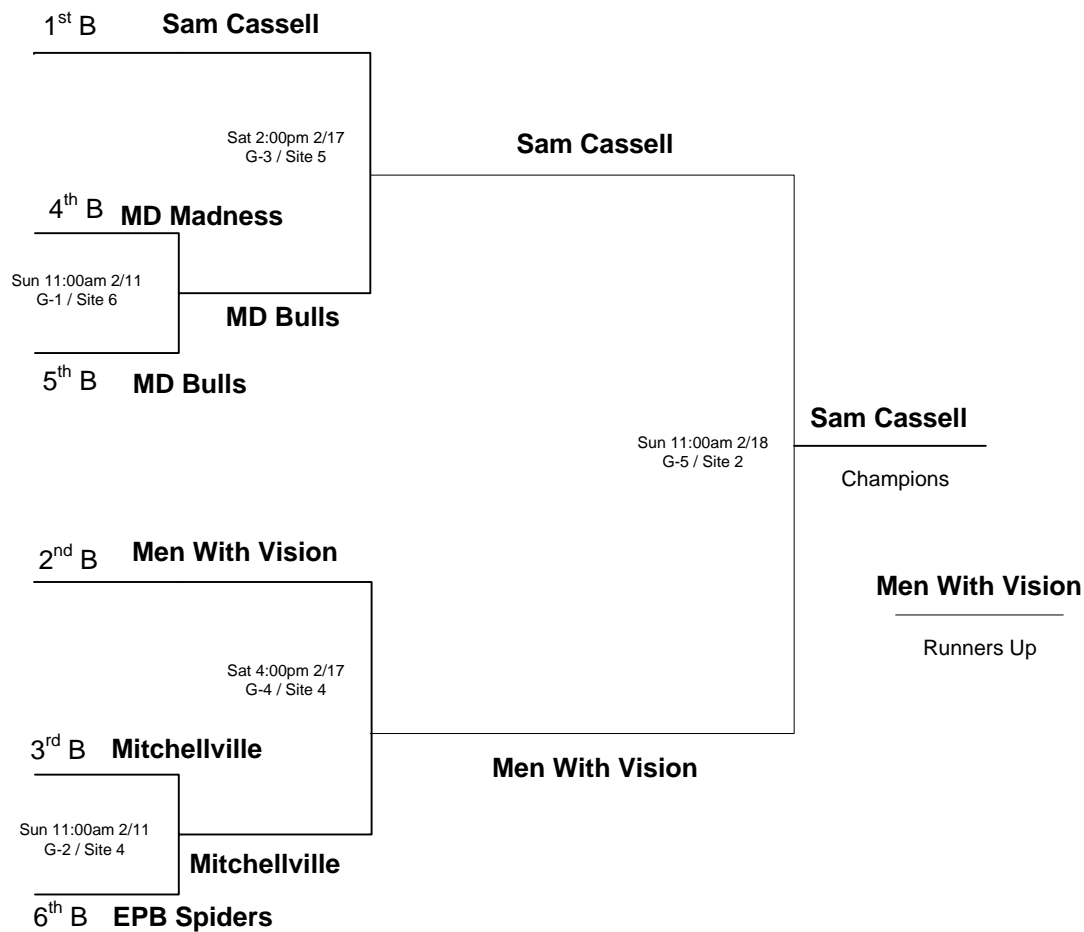

2007 MJM Capital Events Winter League 8:Under/2nd Grade Playoffs 2/11 – 2/18

Sites:

- 1 = Court 1
- 2 = Court 2
- 3 = Court 3
- 4 = Court 4
- 5 = Court 5
- 6 = Court 6

Note: H - V = Home - Visitor

- 1) The teams listed first in the "Pool Play" is considered the HOME team. The HOME teams wear WHITE.
- 2) The teams listed on the top of the bracket in "Bracket Play" is considered the HOME team.

2007 MJM Capital Events Winter League 9:Under/3rd Grade Playoffs 2/11 – 2/18

Sites:

- 1 = Court 1
- 2 = Court 2
- 3 = Court 3
- 4 = Court 4
- 5 = Court 5
- 6 = Court 6

Note: H - V = Home - Visitor

- 1) The teams listed first in the "Pool Play" is considered the HOME team. The HOME teams wear WHITE.
- 2) The teams listed on the top of the bracket in "Bracket Play" is considered the HOME team.

2007 MJM Capital Events Winter League 10:Under/4th Grade Playoffs 2/11 – 2/18

Sites:

- 1 = Court 1
- 2 = Court 2
- 3 = Court 3
- 4 = Court 4
- 5 = Court 5
- 6 = Court 6

Note: H - V = Home - Visitor

- 1) The teams listed first in the "Pool Play" is considered the HOME team. The HOME teams wear WHITE.
- 2) The teams listed on the top of the bracket in "Bracket Play" is considered the HOME team.