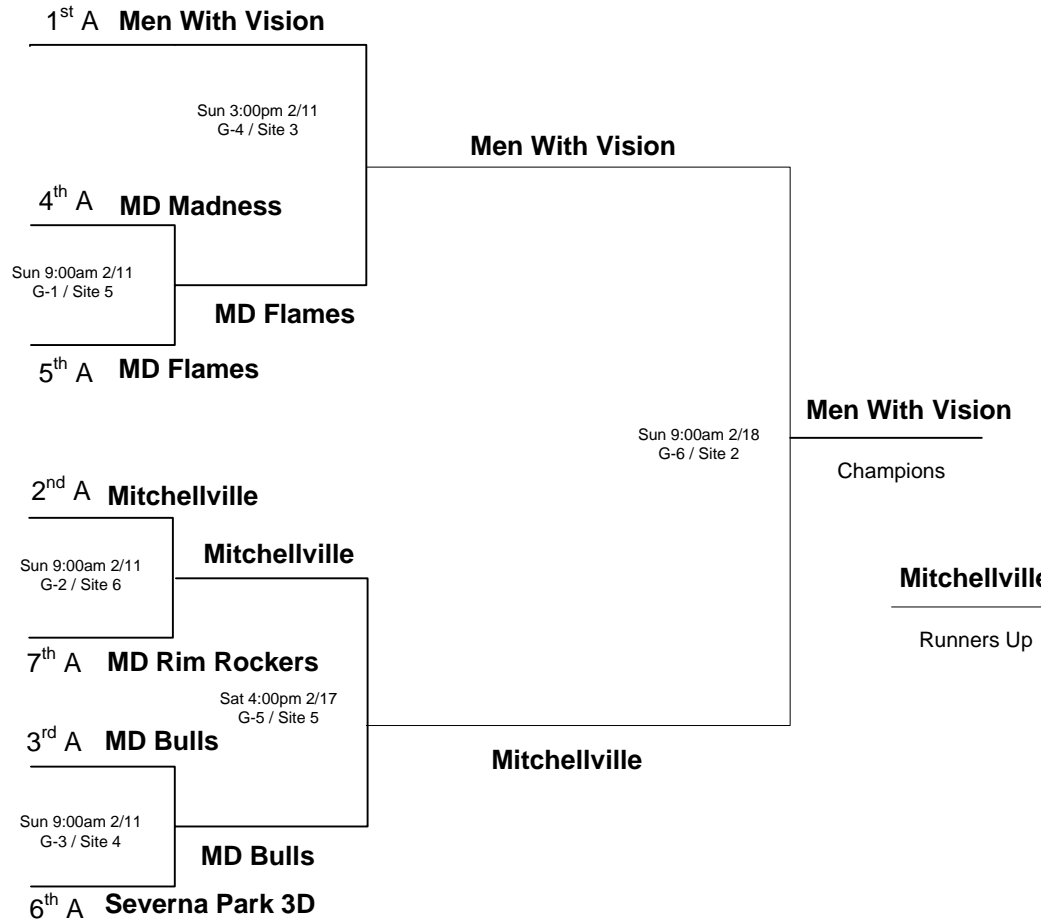

2007 MJM Capital Events Winter League 8:Under/2nd Grade Playoffs 2/11 – 2/18

Sites:

- 1 = Court 1
- 2 = Court 2
- 3 = Court 3
- 4 = Court 4
- 5 = Court 5
- 6 = Court 6

Note: H - V = Home - Visitor

- 1) The teams listed first in the "Pool Play" is considered the HOME team. The HOME teams wear WHITE.
- 2) The teams listed on the top of the bracket in "Bracket Play" is considered the HOME team.

2007 MJM Capital Events Winter League 9:Under/3rd Grade Playoffs 2/11 – 2/18

Sites:

- 1 = Court 1
- 2 = Court 2
- 3 = Court 3
- 4 = Court 4
- 5 = Court 5
- 6 = Court 6

Note: H - V = Home - Visitor

- 1) The teams listed first in the "Pool Play" is considered the HOME team. The HOME teams wear WHITE.
- 2) The teams listed on the top of the bracket in "Bracket Play" is considered the HOME team.

2007 MJM Capital Events Winter League 10:Under/4th Grade Playoffs 2/11 – 2/18

Sites:

- 1 = Court 1
- 2 = Court 2
- 3 = Court 3
- 4 = Court 4
- 5 = Court 5
- 6 = Court 6

Note: H - V = Home - Visitor

- 1) The teams listed first in the "Pool Play" is considered the HOME team. The HOME teams wear WHITE.
- 2) The teams listed on the top of the bracket in "Bracket Play" is considered the HOME team.