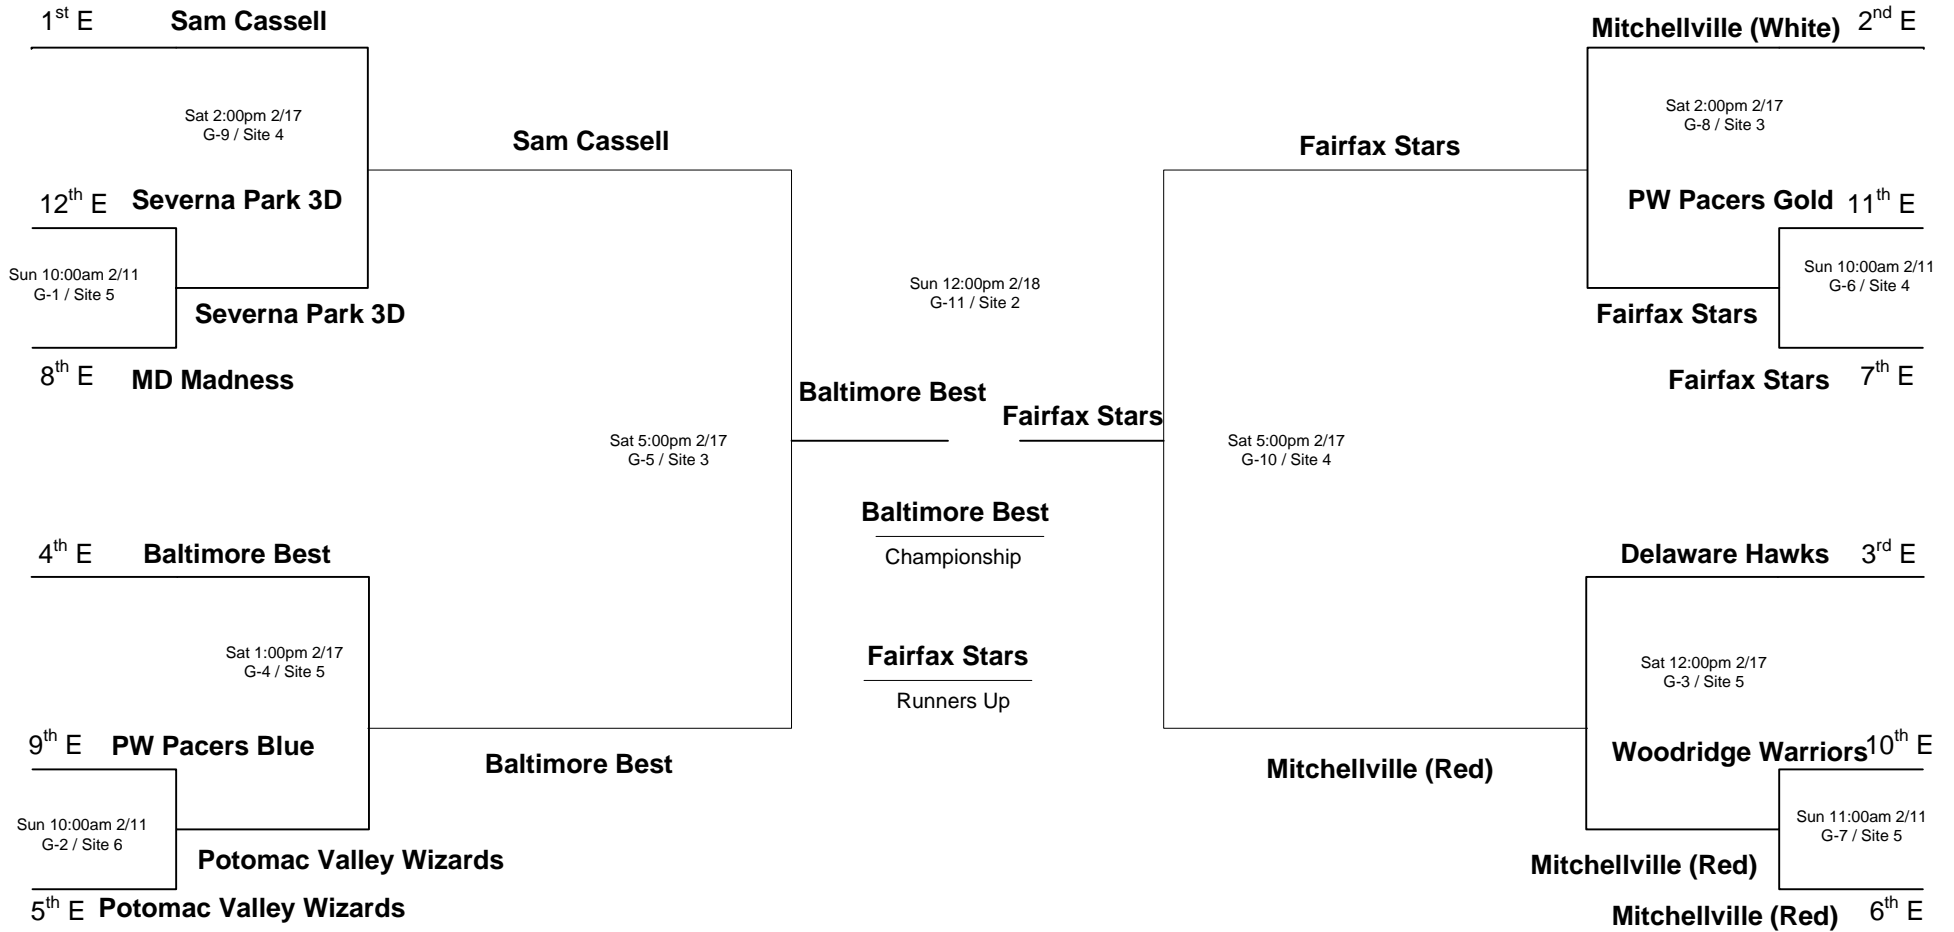

2007 MJM Capital Events Winter League 9:Under/3rd Grade Playoffs 2/11 – 2/18

Sites:

- 1 = Court 1
- 2 = Court 2
- 3 = Court 3
- 4 = Court 4
- 5 = Court 5
- 6 = Court 6

Note: H - V = Home - Visitor

- 1) The teams listed first in the "Pool Play" is considered the HOME team. The HOME teams wear WHITE.
- 2) The teams listed on the top of the bracket in "Bracket Play" is considered the HOME team.

2007 MJM Capital Events Winter League 10:Under/4th Grade Playoffs 2/11 – 2/18

Sites:

- 1 = Court 1
- 2 = Court 2
- 3 = Court 3
- 4 = Court 4
- 5 = Court 5
- 6 = Court 6

Note: H - V = Home - Visitor

- 1) The teams listed first in the "Pool Play" is considered the HOME team. The HOME teams wear WHITE.
- 2) The teams listed on the top of the bracket in "Bracket Play" is considered the HOME team.

2007 MJM Capital Events Winter League 11:Under/5th Grade Playoffs 2/11 – 2/18

- Sites:
- 1 = Court 1
 - 2 = Court 2
 - 3 = Court 3
 - 4 = Court 4
 - 5 = Court 5
 - 6 = Court 6

Note: H - V = Home - Visitor

1) The teams listed first in the "Pool Play" is considered the HOME team. The HOME teams wear WHITE.

2) The teams listed on the top of the bracket in "Bracket Play" is considered the HOME team.

2007 MJM Capital Events Winter League 12:Under/6th Grade Playoffs 2/11 – 2/18