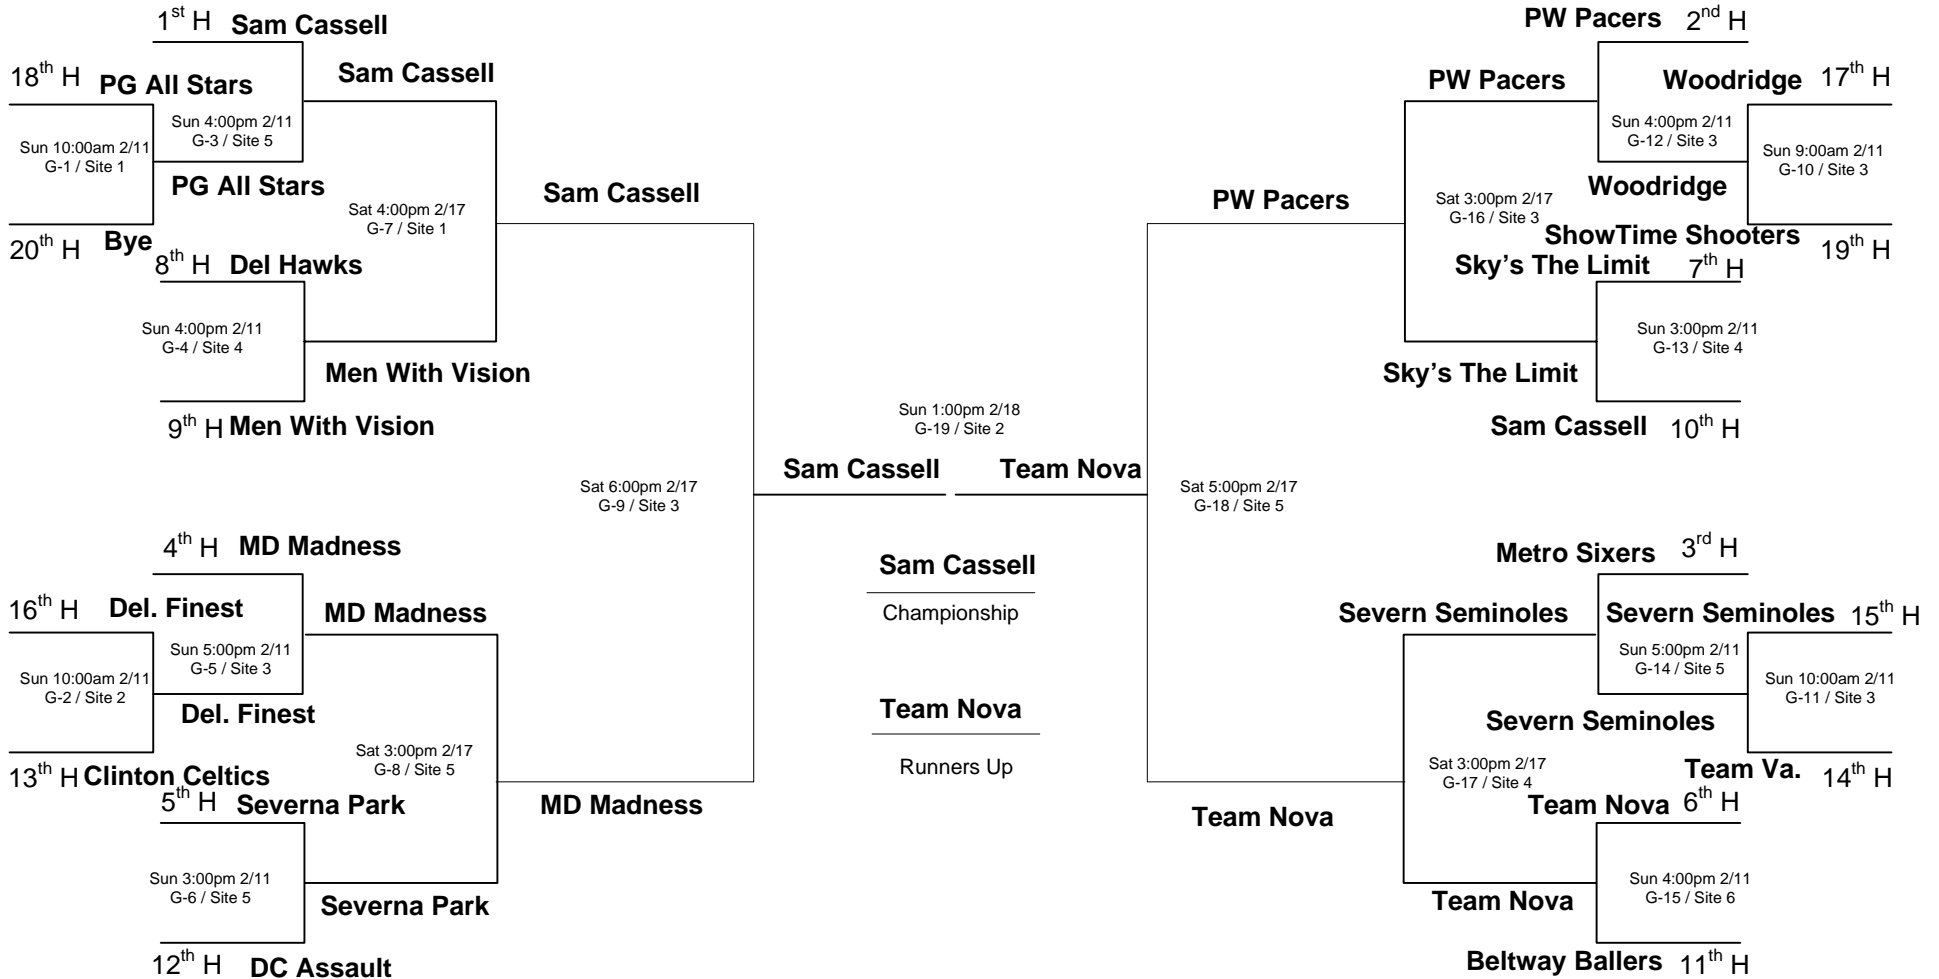

2007 MJM Capital Events Winter League 10:Under/4th Grade Playoffs 2/11 – 2/18

Sites:

- 1 = Court 1
- 2 = Court 2
- 3 = Court 3
- 4 = Court 4
- 5 = Court 5
- 6 = Court 6

Note: H - V = Home - Visitor

- 1) The teams listed first in the "Pool Play" is considered the HOME team. The HOME teams wear WHITE.
- 2) The teams listed on the top of the bracket in "Bracket Play" is considered the HOME team.

2007 MJM Capital Events Winter League 11:Under/5th Grade Playoffs 2/11 – 2/18

- Sites:
- 1 = Court 1
 - 2 = Court 2
 - 3 = Court 3
 - 4 = Court 4
 - 5 = Court 5
 - 6 = Court 6

Note: H - V = Home - Visitor

1) The teams listed first in the "Pool Play" is considered the HOME team. The HOME teams wear WHITE.

2) The teams listed on the top of the bracket in "Bracket Play" is considered the HOME team.

2007 MJM Capital Events Winter League 12:Under/6th Grade Playoffs 2/11 – 2/18

Sites:

- 1 = Court 1
- 2 = Court 2
- 3 = Court 3
- 4 = Court 4
- 5 = Court 5
- 6 = Court 6

Note:

H - V = Home - Visitor

- 1) The teams listed first in the "Pool Play" is considered the HOME team. The HOME teams wear WHITE.
- 2) The teams listed on the top of the bracket in "Bracket Play" is considered the HOME team.