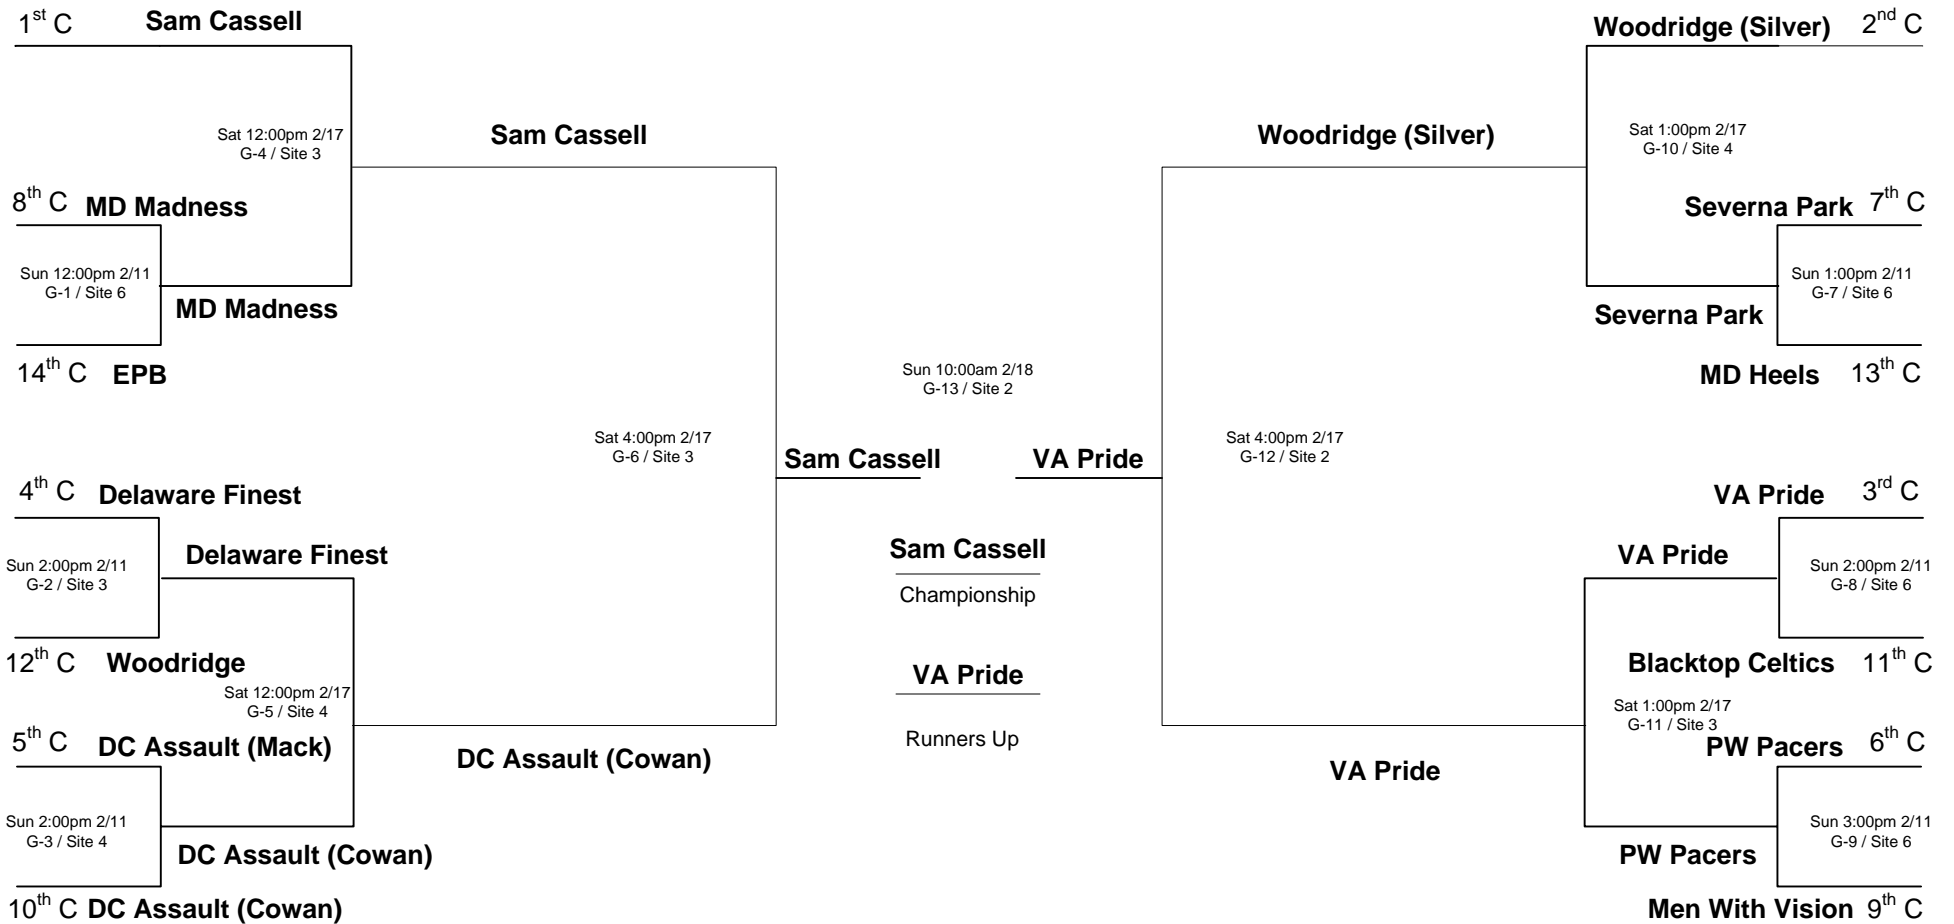

2007 MJM Capital Events Winter League 8:Under/2nd Grade Playoffs 2/11 – 2/18

Sites:

- 1 = Court 1
- 2 = Court 2
- 3 = Court 3
- 4 = Court 4
- 5 = Court 5
- 6 = Court 6

Note: H - V = Home - Visitor

- 1) The teams listed first in the "Pool Play" is considered the HOME team. The HOME teams wear WHITE.
- 2) The teams listed on the top of the bracket in "Bracket Play" is considered the HOME team.

2007 MJM Capital Events Winter League 9:Under/3rd Grade Playoffs 2/11 – 2/18

Sites:

- 1 = Court 1
- 2 = Court 2
- 3 = Court 3
- 4 = Court 4
- 5 = Court 5
- 6 = Court 6

Note: H - V = Home - Visitor

- 1) The teams listed first in the "Pool Play" is considered the HOME team. The HOME teams wear WHITE.
- 2) The teams listed on the top of the bracket in "Bracket Play" is considered the HOME team.

2007 MJM Capital Events Winter League 10:Under/4th Grade Playoffs 2/11 – 2/18

Sites:

- 1 = Court 1
- 2 = Court 2
- 3 = Court 3
- 4 = Court 4
- 5 = Court 5
- 6 = Court 6

Note: H - V = Home - Visitor

- 1) The teams listed first in the "Pool Play" is considered the HOME team. The HOME teams wear WHITE.
- 2) The teams listed on the top of the bracket in "Bracket Play" is considered the HOME team.