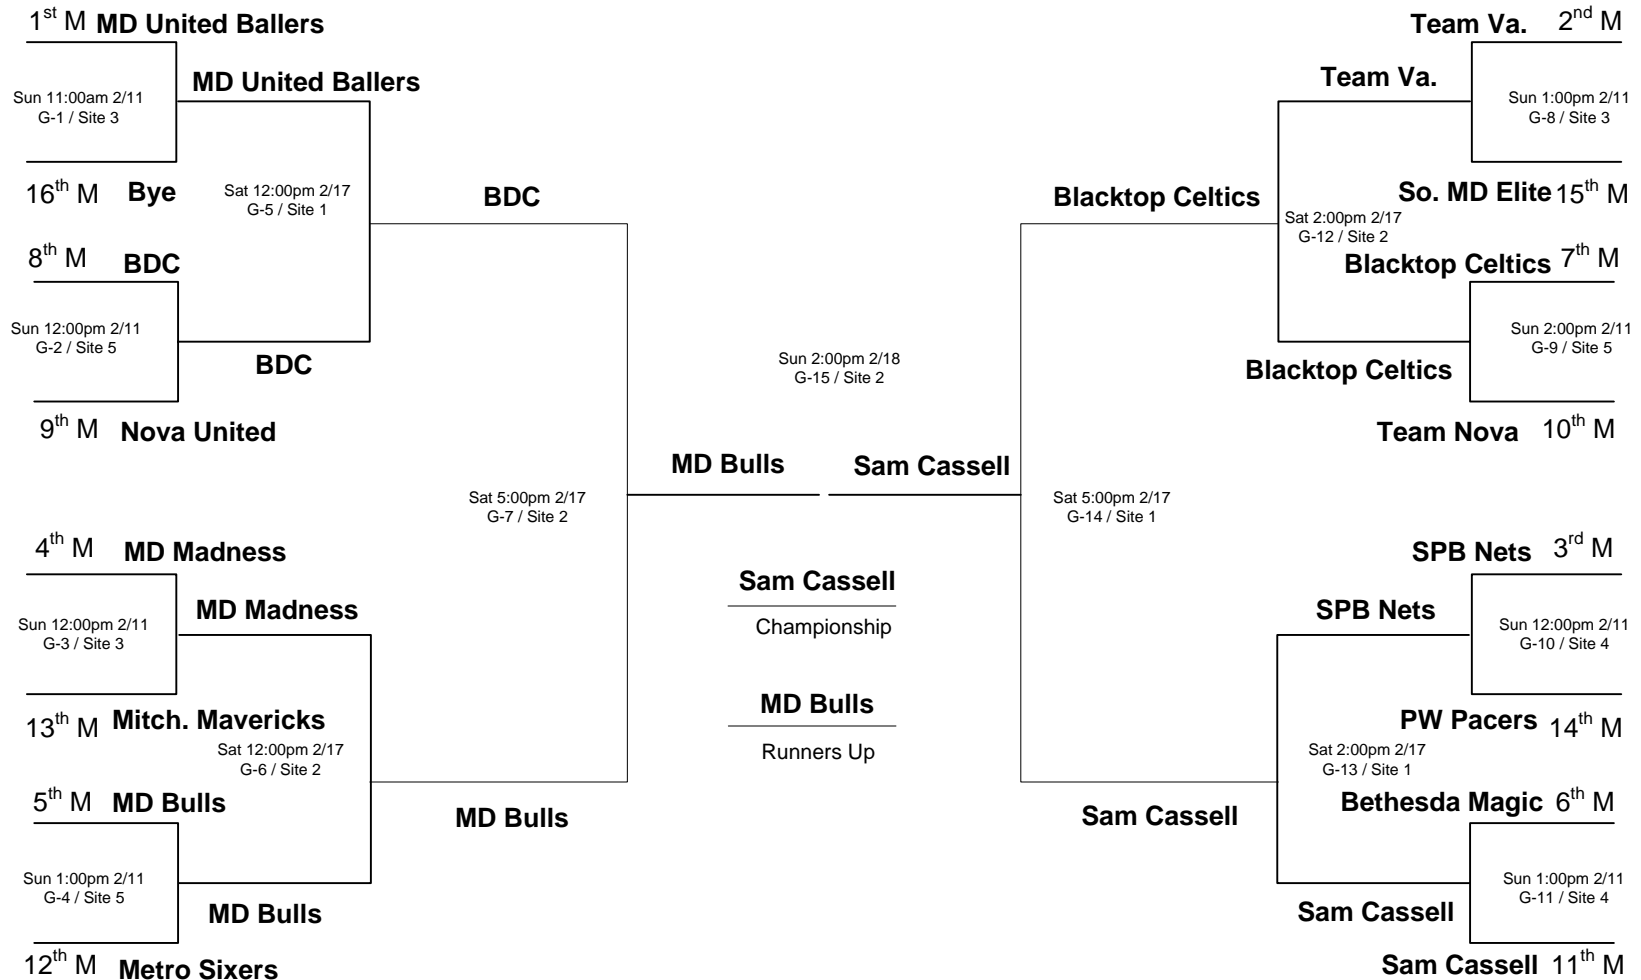

1) The teams listed first in the "Pool Play" is considered the HOME team. The HOME teams wear WHITE.

2) The teams listed on the top of the bracket in "Bracket Play" is considered the HOME team.

2007 MJM Capital Events Winter League 12:Under/6th Grade Playoffs 2/11 – 2/18

Sites:

- 1 = Court 1
- 2 = Court 2
- 3 = Court 3
- 4 = Court 4
- 5 = Court 5
- 6 = Court 6

Note:

H - V = Home - Visitor

- 1) The teams listed first in the "Pool Play" is considered the HOME team. The HOME teams wear WHITE.
- 2) The teams listed on the top of the bracket in "Bracket Play" is considered the HOME team.

2007 MJM Capital Events Winter League 13:Under/7th Grade Playoffs 2/11 – 2/18

Sites:

- 1 = Court 1
- 2 = Court 2
- 3 = Court 3
- 4 = Court 4
- 5 = Court 5
- 6 = Court 6

Note: H - V = Home - Visitor

1) The teams listed first in the "Pool Play" is considered the HOME team. The HOME teams wear WHITE.

2) The teams listed on the top of the bracket in "Bracket Play" is considered the HOME team.