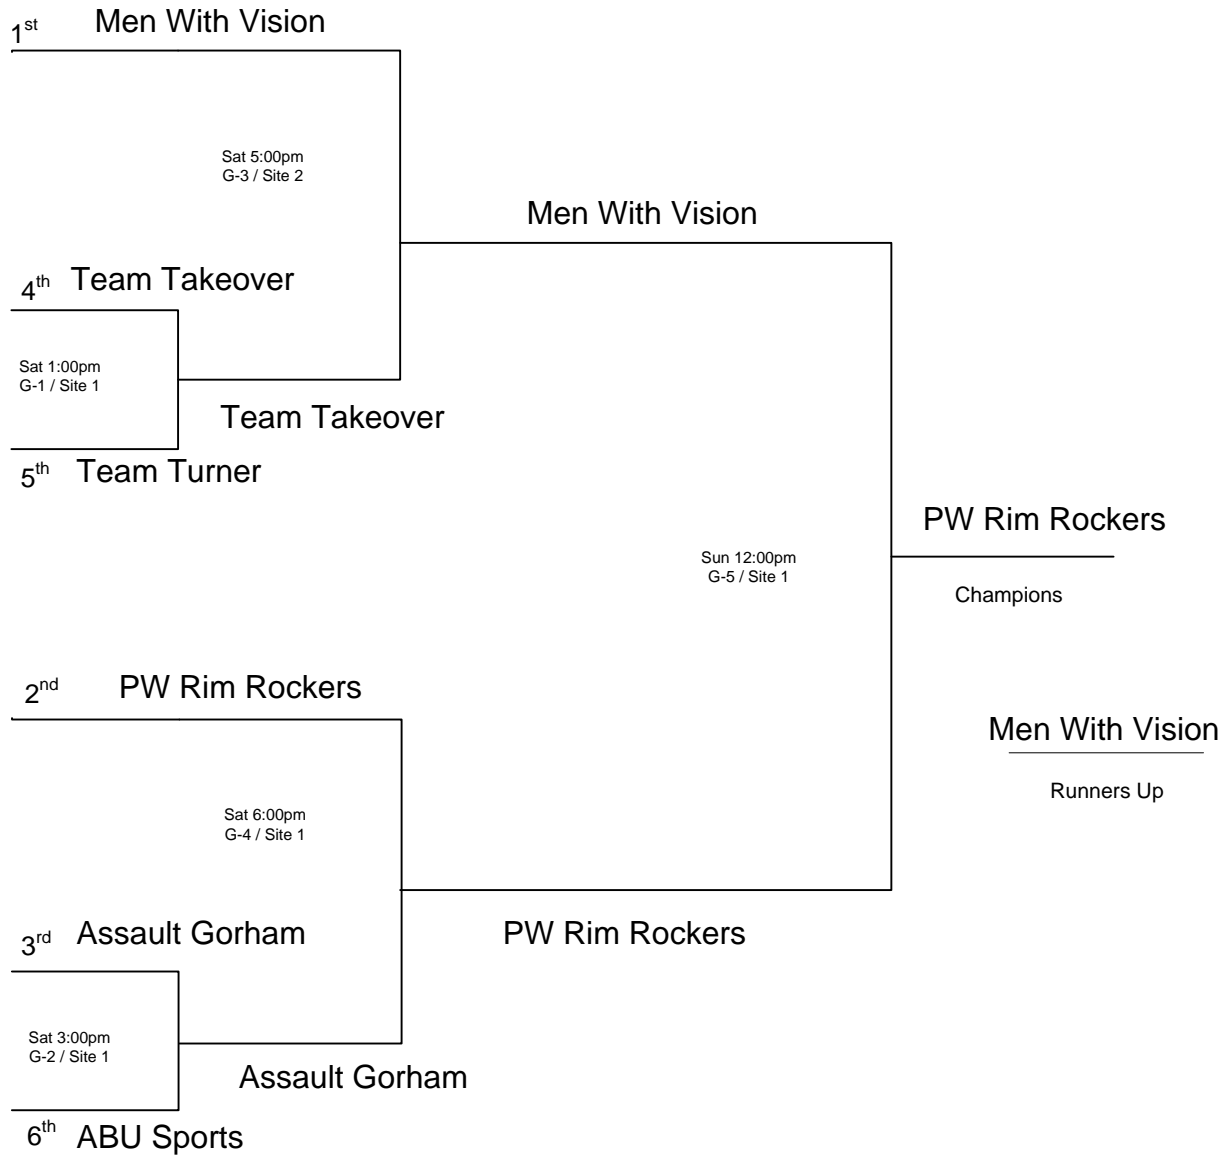

2009 Capital Events Winter League Playoffs 9:Under/3rd Grade Division

Sites:

- 1 = CSC - Court 1
- 2 = CSC - Court 2
- 3 = CSC - Court 3

2009 Capital Events Winter League Playoffs 11:Under/5th Grade Division

Sites:

- 1 = CSC - Court 1
- 2 = CSC - Court 2
- 3 = CSC - Court 3
- 4 = CSC - Court 4

2009 Capital Events Winter League Playoffs 12:Under/6th Grade Division

Sites:

- 1 = CSC - Court 1
- 2 = CSC - Court 2
- 3 = CSC - Court 3