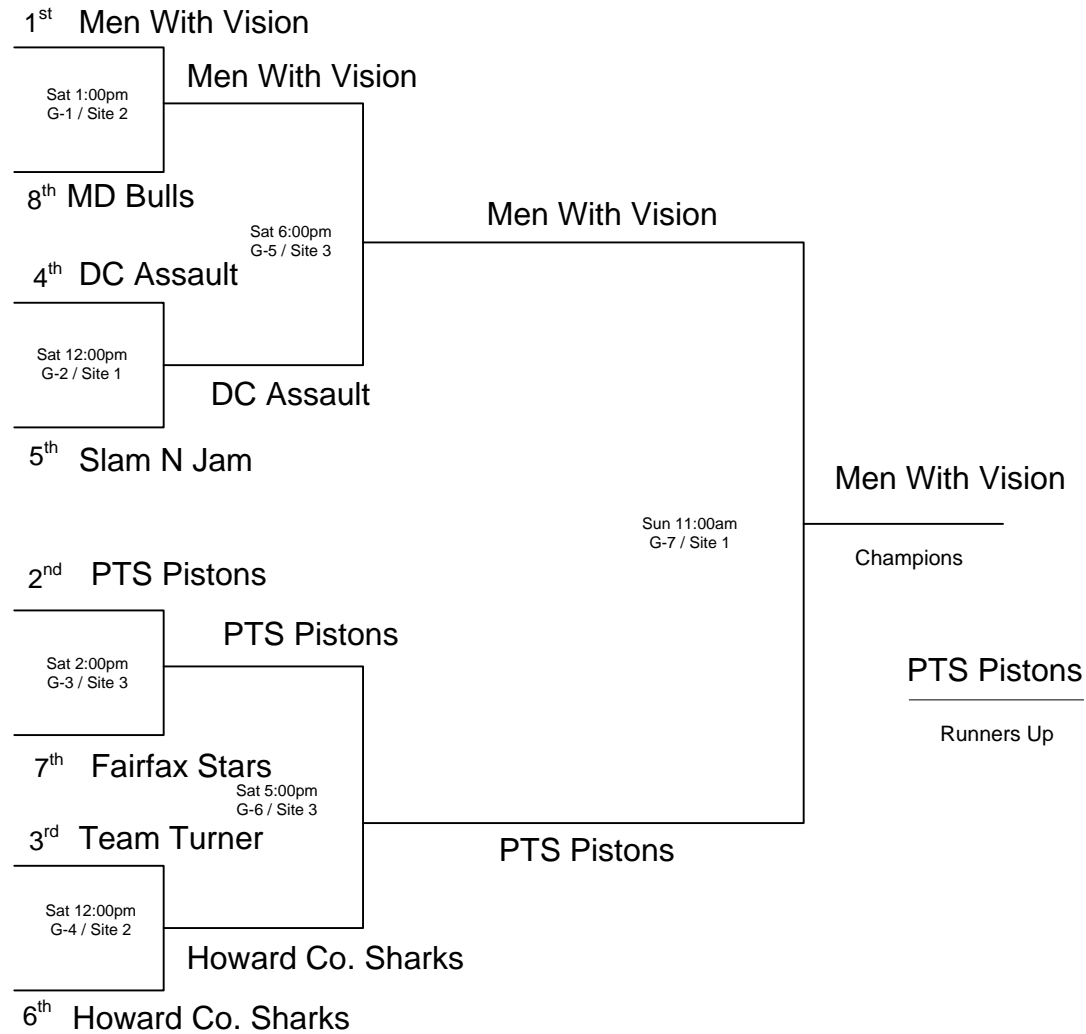

2009 Capital Events Winter League Playoffs 9:Under/3rd Grade Division

Sites:

- 1 = CSC - Court 1
- 2 = CSC - Court 2
- 3 = CSC - Court 3

2009 Capital Events Winter League Playoffs 11:Under/5th Grade Division

Sites:

- 1 = CSC - Court 1
- 2 = CSC - Court 2
- 3 = CSC - Court 3
- 4 = CSC - Court 4

2009 Capital Events Winter League Playoffs 12:Under/6th Grade Division

Sites:

- 1 = CSC - Court 1
- 2 = CSC - Court 2
- 3 = CSC - Court 3