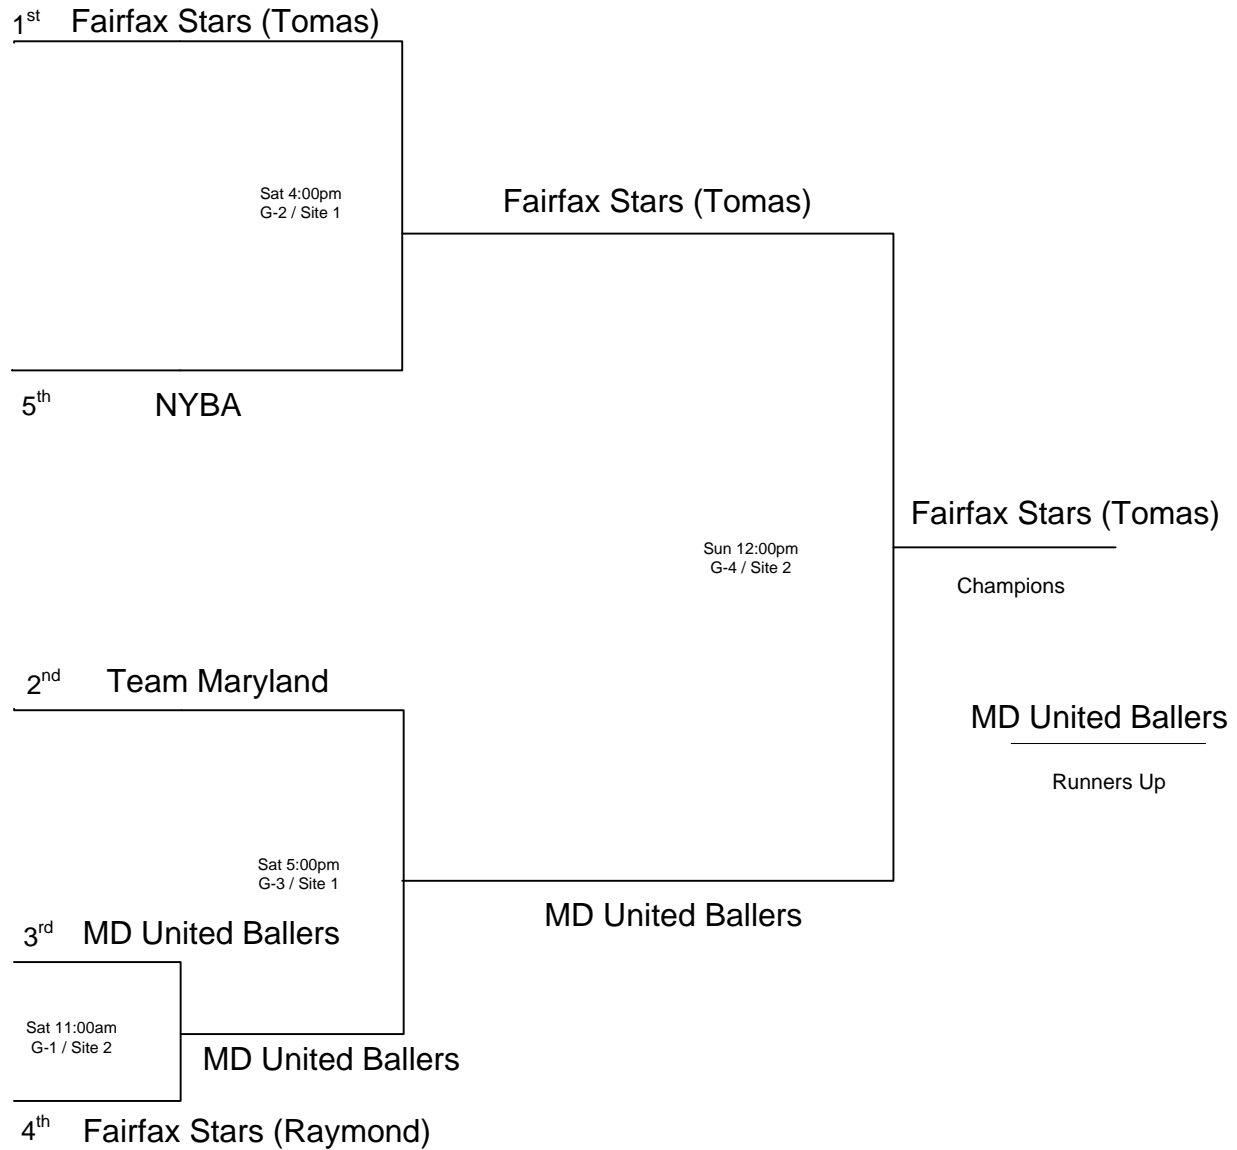

2009 Capital Events Winter League Playoffs 13:Under/7th Grade Division

Sites:

- 1 = CSC - Court 1
- 2 = CSC - Court 2
- 3 = CSC - Court 3