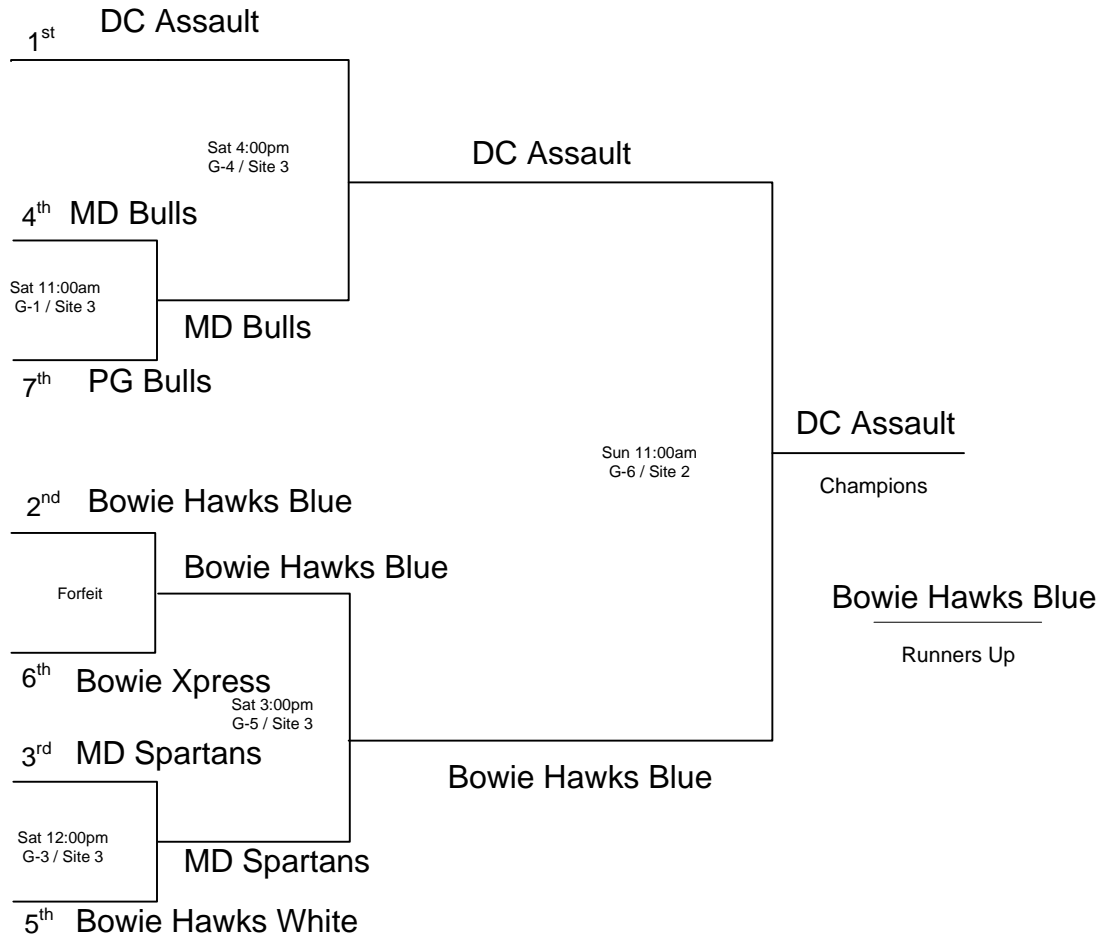

2009 Capital Events Winter League Playoffs 9:Under/3rd Grade Division

Sites:

- 1 = CSC - Court 1
- 2 = CSC - Court 2
- 3 = CSC - Court 3

2009 Capital Events Winter League Playoffs 11:Under/5th Grade Division

Sites:

- 1 = CSC - Court 1
- 2 = CSC - Court 2
- 3 = CSC - Court 3
- 4 = CSC - Court 4

2009 Capital Events Winter League Playoffs 12:Under/6th Grade Division

Sites:

- 1 = CSC - Court 1
- 2 = CSC - Court 2
- 3 = CSC - Court 3

2009 Capital Events Winter League Playoffs 13:Under/7th Grade Division

Sites:

- 1 = CSC - Court 1
- 2 = CSC - Court 2
- 3 = CSC - Court 3

2009 Capital Events Winter League Playoffs 14:Under/8th Grade Division