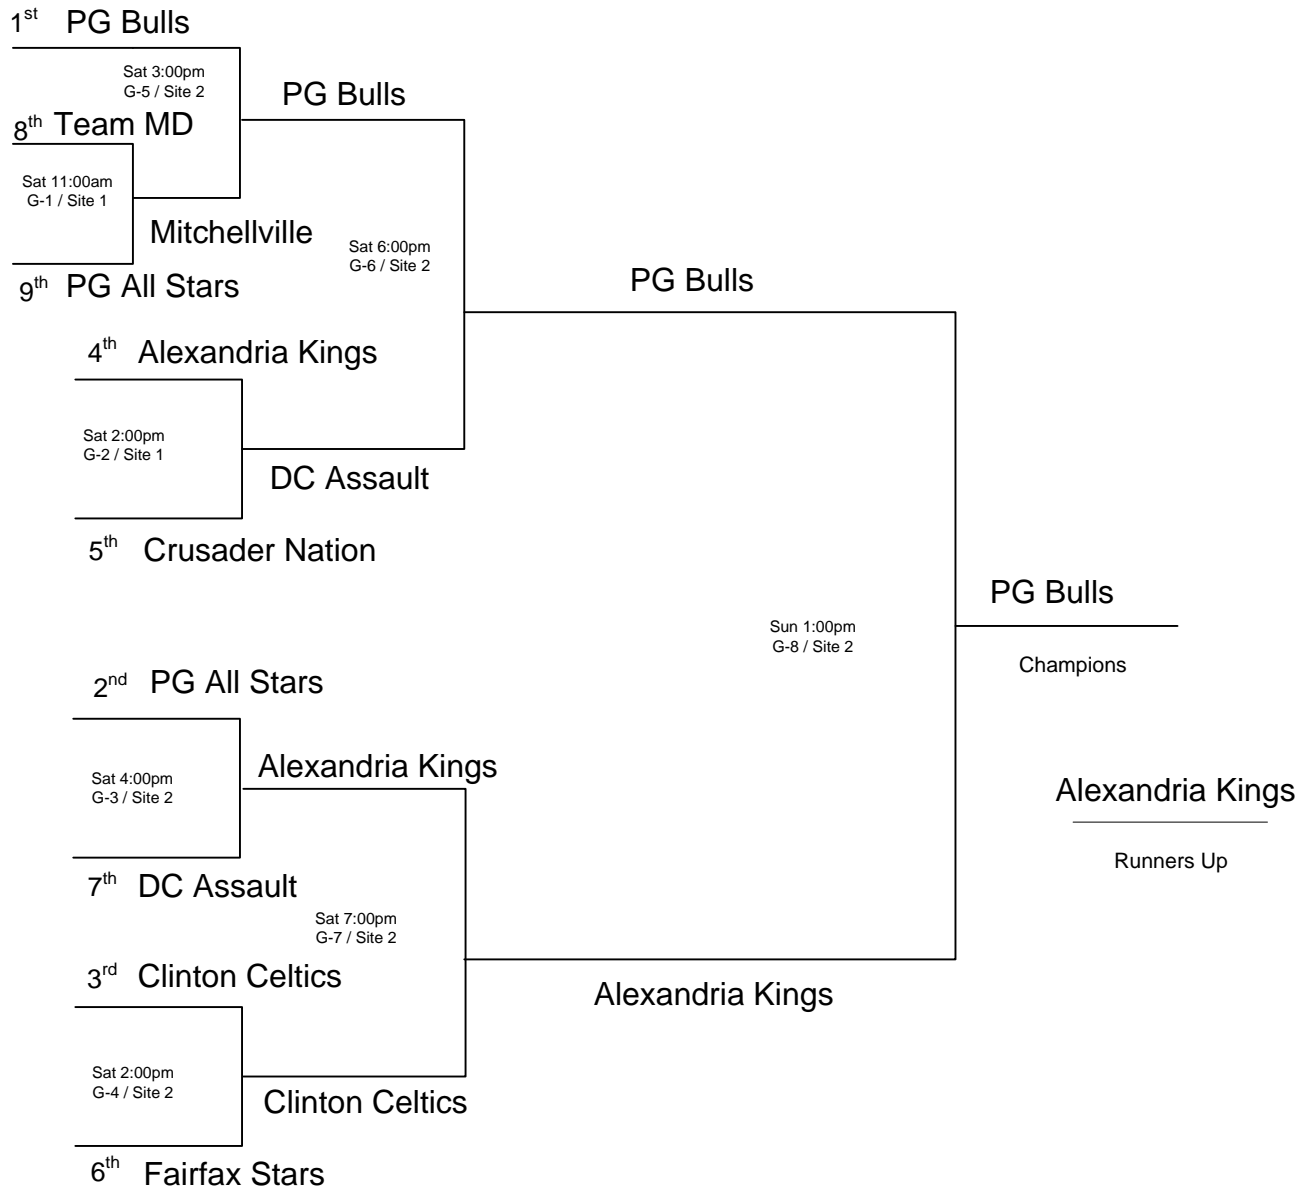

2009 Capital Events Winter League Playoffs 9:Under/3rd Grade Division

Sites:

- 1 = CSC - Court 1
- 2 = CSC - Court 2
- 3 = CSC - Court 3

2009 Capital Events Winter League Playoffs 11:Under/5th Grade Division

Sites:

- 1 = CSC - Court 1
- 2 = CSC - Court 2
- 3 = CSC - Court 3
- 4 = CSC - Court 4

2009 Capital Events Winter League Playoffs 12:Under/6th Grade Division

Sites:

- 1 = CSC - Court 1
- 2 = CSC - Court 2
- 3 = CSC - Court 3

2009 Capital Events Winter League Playoffs 13:Under/7th Grade Division

Sites:

- 1 = CSC - Court 1
- 2 = CSC - Court 2
- 3 = CSC - Court 3

2009 Capital Events Winter League Playoffs 14:Under/8th Grade Division