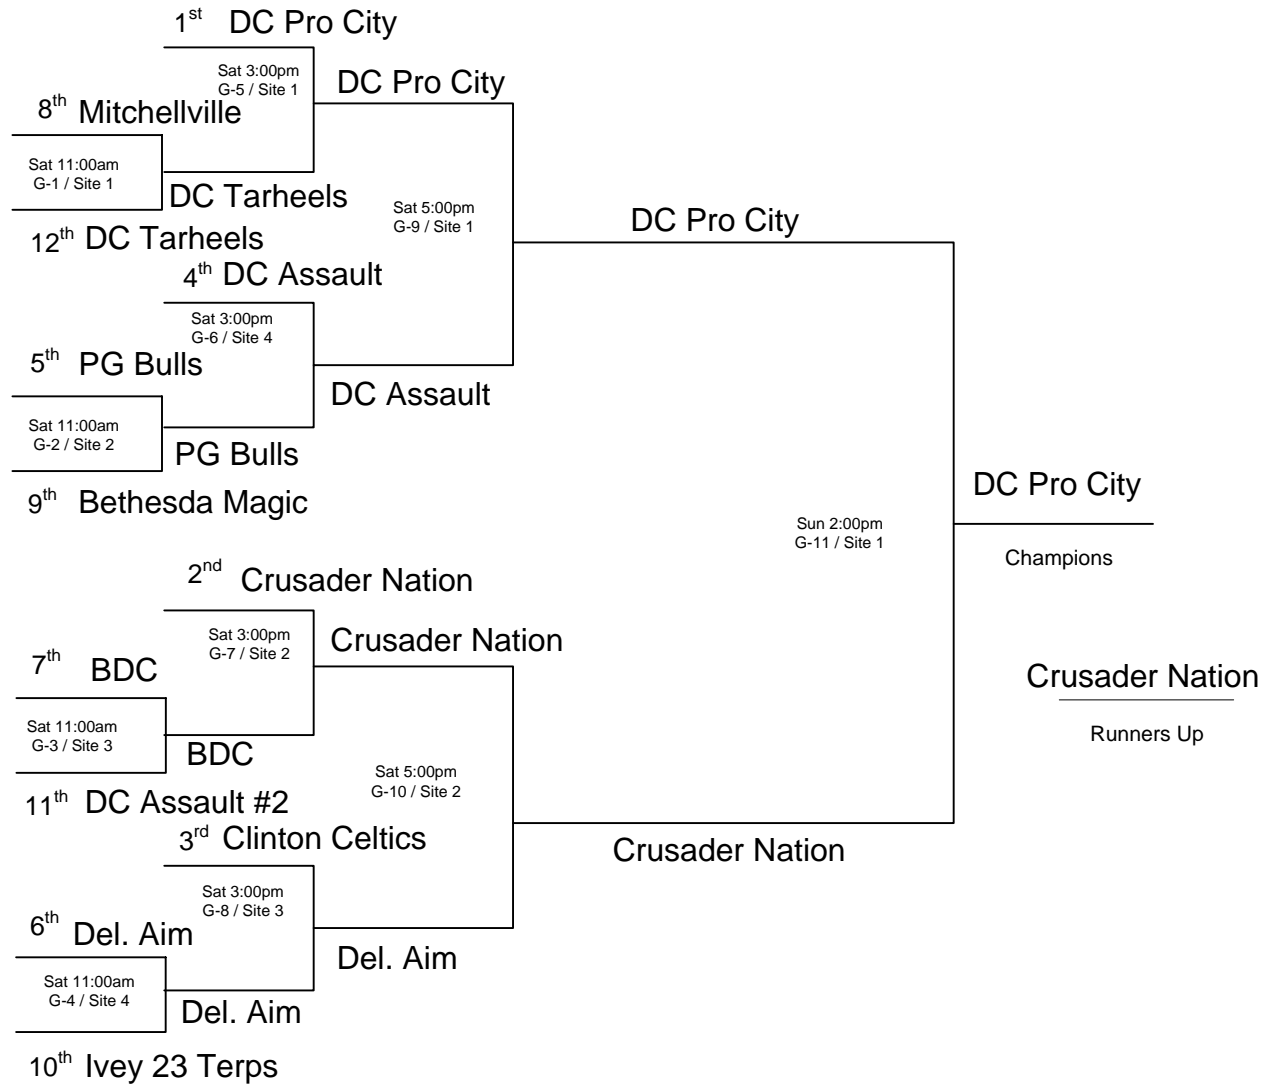

2008 Capital Events Winter League Playoffs 14:Under/8th Grade Division

Sites:

- 1 = CSC - Court 1
- 2 = CSC - Court 2
- 3 = CSC - Court 3
- 4 = CSC - Court 4

2008 Capital Events Winter League Playoffs 13:Under/7th Grade Division

Sites:

- 1 = CSC - Court 1
- 2 = CSC - Court 2
- 3 = CSC - Court 3
- 4 = CSC - Court 4

2008 Capital Events Winter League Playoffs 11:Under/5th Grade Division

Sites:

- 1 = CSC - Court 1
- 2 = CSC - Court 2
- 3 = CSC - Court 3
- 4 = CSC - Court 4

2008 Capital Events Winter League Playoffs 8:Under/2nd Grade Division

Sites:

- 1 = CSC - Court 1
- 2 = CSC - Court 2
- 3 = CSC - Court 3
- 4 = CSC - Court 4