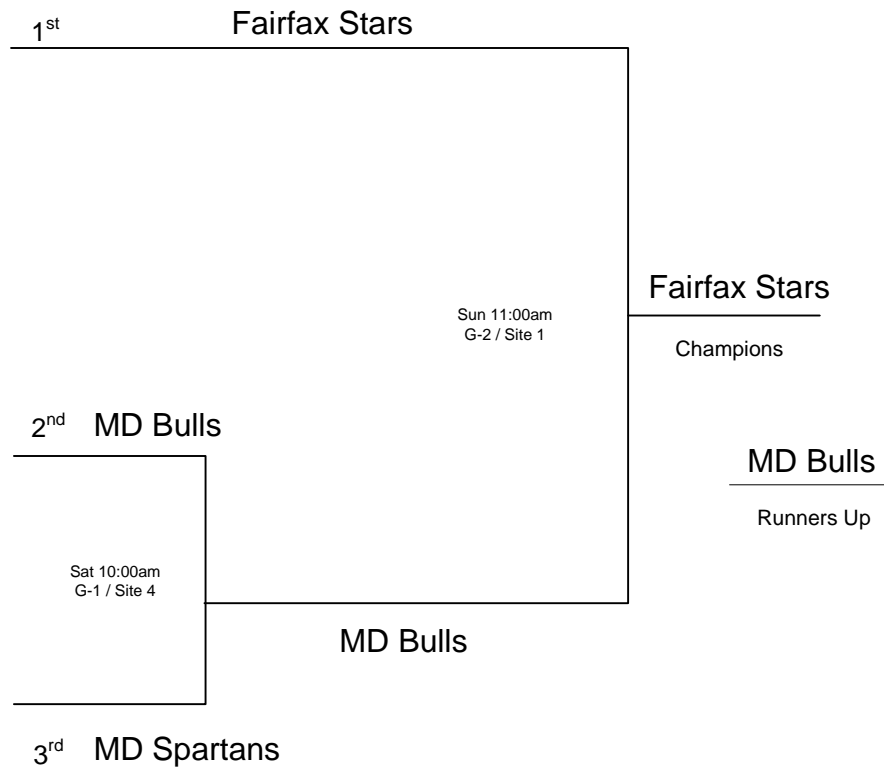

2008 Capital Events Winter League Playoffs 14:Under/8th Grade Division

Sites:

- 1 = CSC - Court 1
- 2 = CSC - Court 2
- 3 = CSC - Court 3
- 4 = CSC - Court 4

2008 Capital Events Winter League Playoffs 13:Under/7th Grade Division

Sites:

- 1 = CSC - Court 1
- 2 = CSC - Court 2
- 3 = CSC - Court 3
- 4 = CSC - Court 4

2008 Capital Events Winter League Playoffs 11:Under/5th Grade Division

Sites:

- 1 = CSC - Court 1
- 2 = CSC - Court 2
- 3 = CSC - Court 3
- 4 = CSC - Court 4

2008 Capital Events Winter League Playoffs 8:Under/2nd Grade Division

Sites:

- 1 = CSC - Court 1
- 2 = CSC - Court 2
- 3 = CSC - Court 3
- 4 = CSC - Court 4