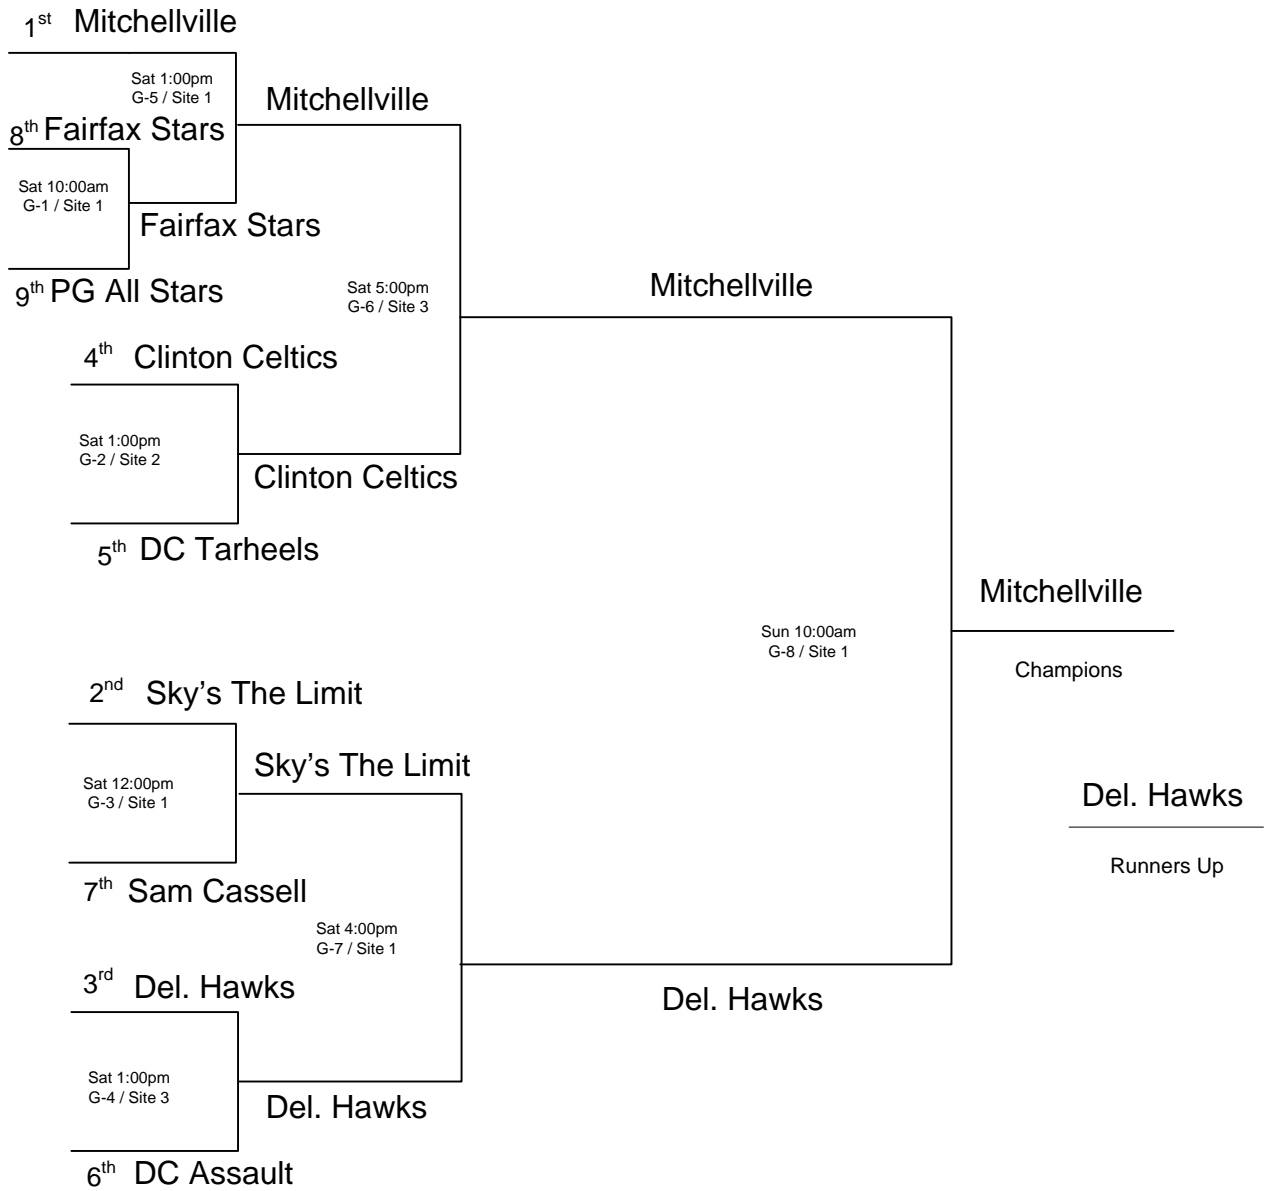

2008 Capital Events Winter League Playoffs 14:Under/8th Grade Division

Sites:

- 1 = CSC - Court 1
- 2 = CSC - Court 2
- 3 = CSC - Court 3
- 4 = CSC - Court 4

2008 Capital Events Winter League Playoffs 13:Under/7th Grade Division

Sites:

- 1 = CSC - Court 1
- 2 = CSC - Court 2
- 3 = CSC - Court 3
- 4 = CSC - Court 4

2008 Capital Events Winter League Playoffs 11:Under/5th Grade Division

Sites:

- 1 = CSC - Court 1
- 2 = CSC - Court 2
- 3 = CSC - Court 3
- 4 = CSC - Court 4

2008 Capital Events Winter League Playoffs 8:Under/2nd Grade Division

Sites:

- 1 = CSC - Court 1
- 2 = CSC - Court 2
- 3 = CSC - Court 3
- 4 = CSC - Court 4