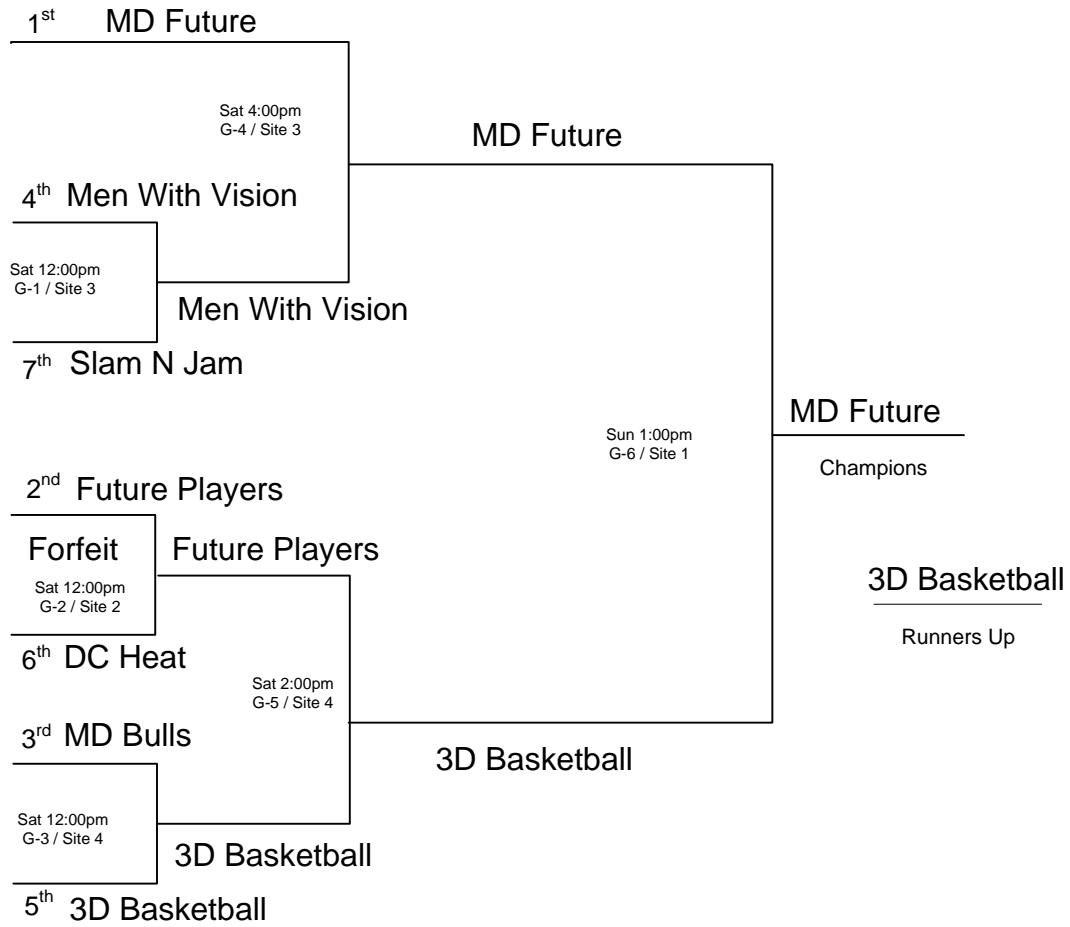

2008 Capital Events Winter League Playoffs 14:Under/8th Grade Division

Sites:

- 1 = CSC - Court 1
- 2 = CSC - Court 2
- 3 = CSC - Court 3
- 4 = CSC - Court 4

2008 Capital Events Winter League Playoffs 13:Under/7th Grade Division

Sites:

- 1 = CSC - Court 1
- 2 = CSC - Court 2
- 3 = CSC - Court 3
- 4 = CSC - Court 4

2008 Capital Events Winter League Playoffs 11:Under/5th Grade Division

Sites:

- 1 = CSC - Court 1
- 2 = CSC - Court 2
- 3 = CSC - Court 3
- 4 = CSC - Court 4